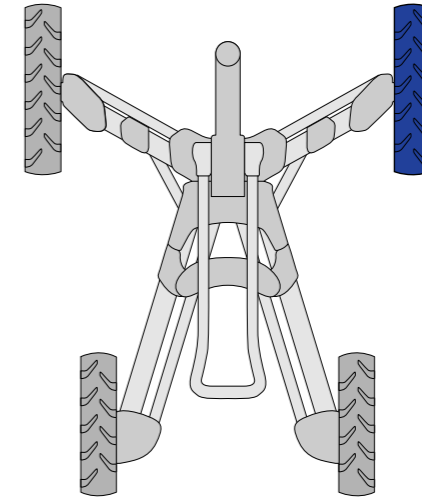

BACK LEFT WHEEL COMPLETE

* **W4** ASSEMBLED BACK WHEEL (LEFT)
(Model 8.0) c/w AXLE
P08-37#-BLASSM

* # - TO SPECIFY WHEEL COLOR

- W - WHITE
- H - BLACK

2 BACK LEFT STRUT PIVOT
PR8-40H-BSPAFG

1 M12 NYLOCK NUT
06-M47-M12NL

3 M12 WASHER
φ12×φ23.5×1.5
06-M57-M12WS

4 BACK WHEEL COMPLETE (LEFT)
PR8-37#-BLASSM

BACK WHEEL (LEFT)

5 BEARING CAP
PR8-36H-FRABSX