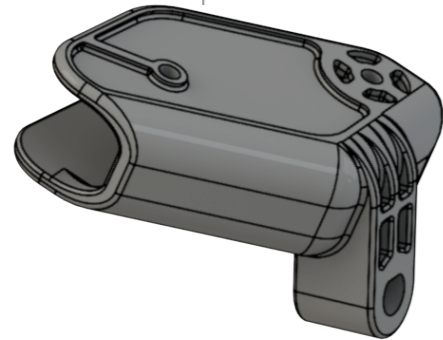

BACK LEFT WHEEL COMPLETE

* **W4** ASSEMBLED BACK WHEEL (LEFT)
(Model 8.0) c/w AXLE
P08-37#-BLASSM

* # - TO SPECIFY WHEEL COLOR

- W - WHITE
- H - BLACK

2 BACK LEFT STRUT PIVOT
PR8-40H-BSPAFG

1 M12 NYLOCK NUT
06-M47-M12NL

3 M12 WASHER
φ12×φ23.5×1.5
06-M57-M12WS

4 BACK WHEEL COMPLETE (LEFT)
PR8-37#-BLASSM

BACK WHEEL (LEFT)

5 BEARING CAP
PR8-36H-FRABSX